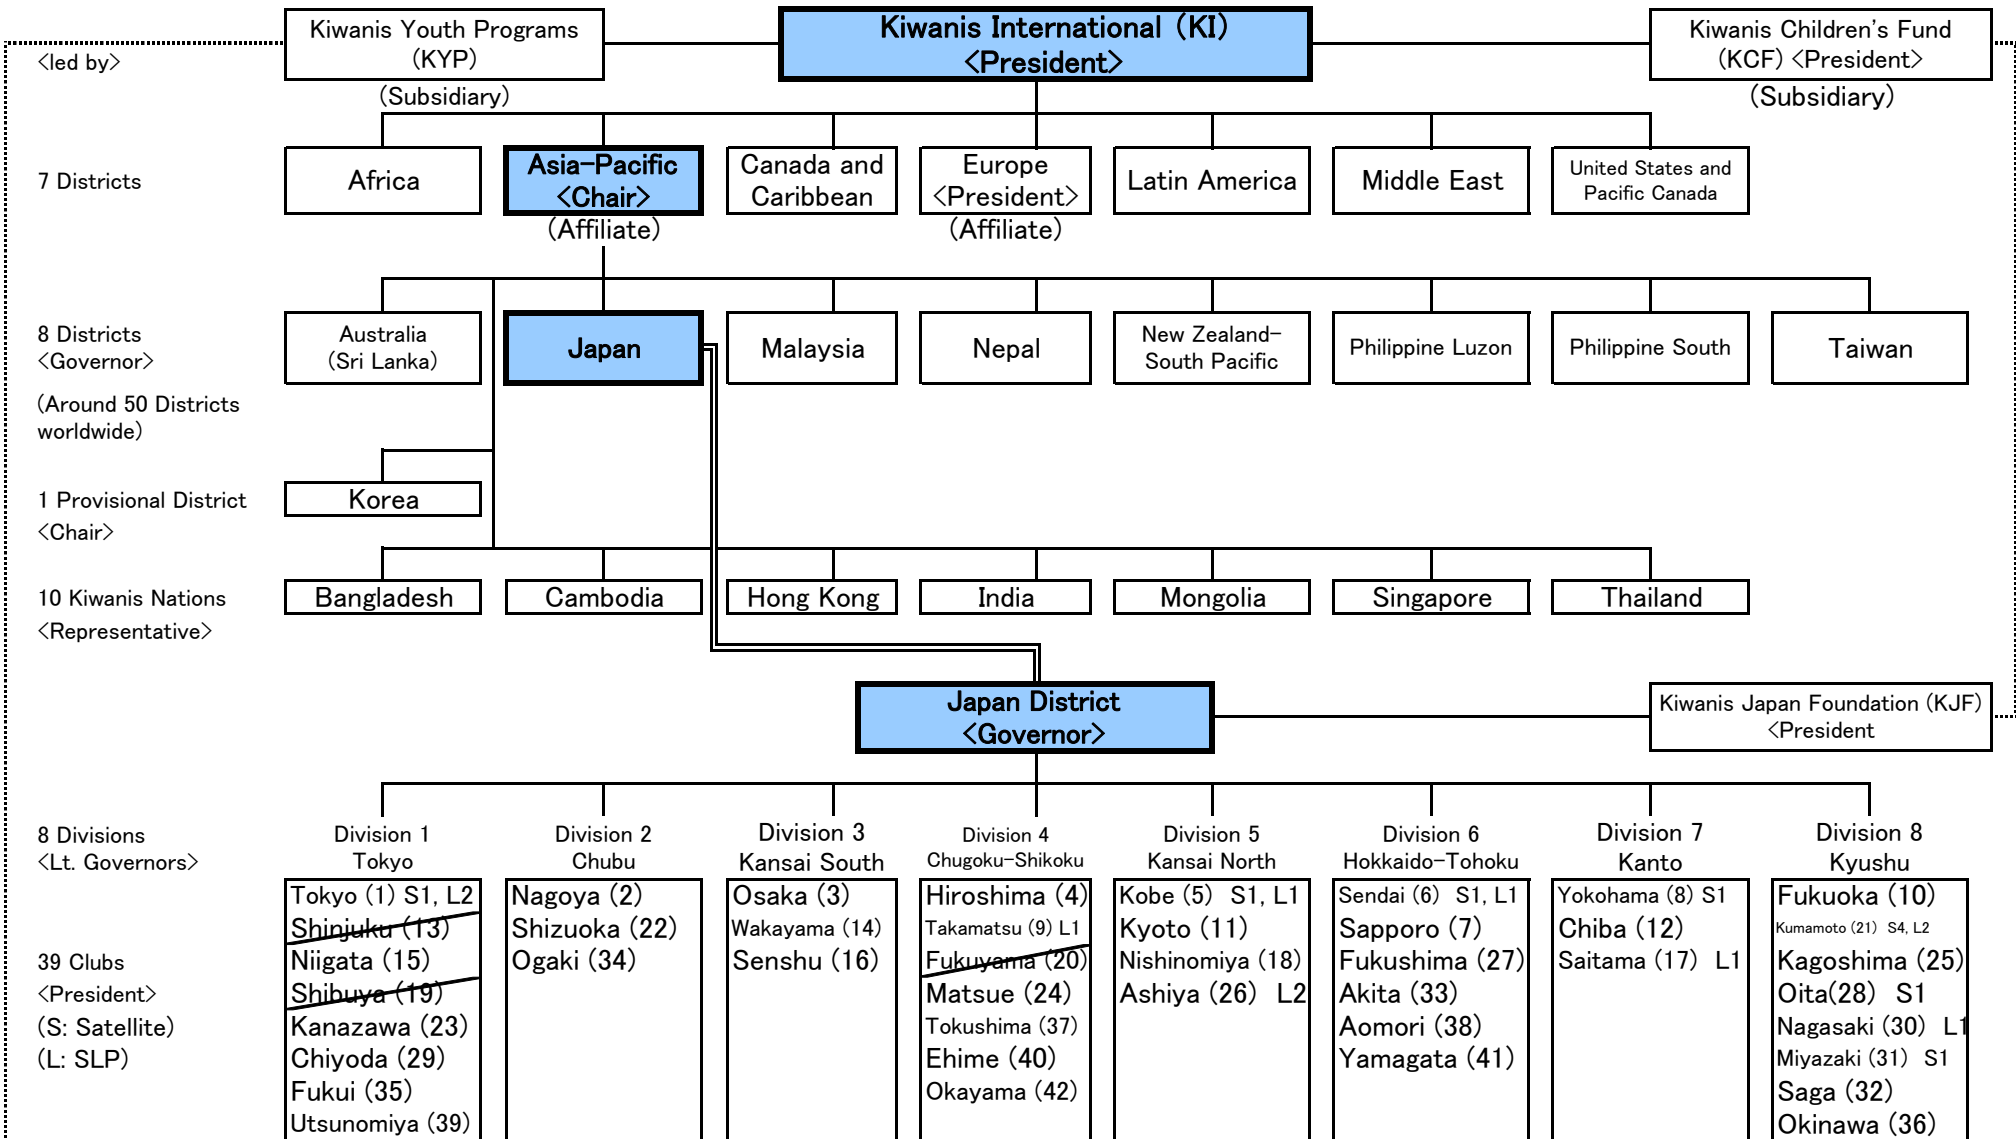

Organizational Chart of Kiwanis International

(Designed by the KC of Yokohama)

as of 2021/11/9

Satellite:

A small group of individuals, who become members of an existing Kiwanis (host) club.

Satellite members hold meetings and service activities at a location that is separate from the host club.

SLP (Service Leadership Programs) (Subsidiary):

Service clubs of youths (from primary schools to universities) sponsored by a Kiwanis Club.